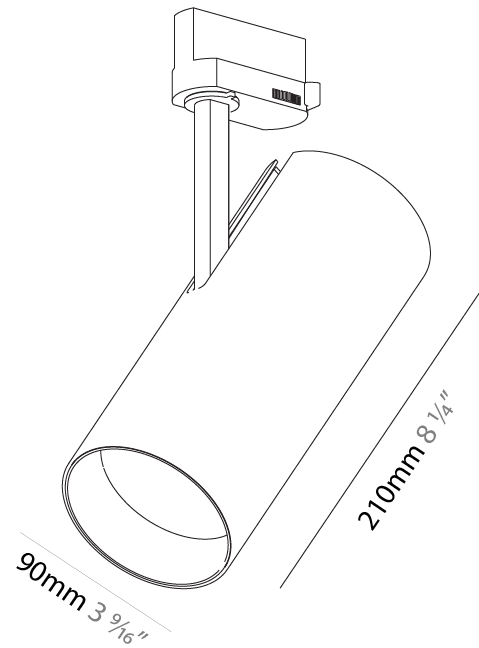

GENERAL

Series: Imagine
Subseries: Imagine 90
Brand: Prolicht
Division: Architectural
Mounting Type: Track
Mounting Location: Ceiling

PHYSICAL

Shape: Cylinder
Diameter (mm): 90
Diameter (in): 3 9/16
Height (mm): 210
Height (in): 8 1/4
Max. Overall Height (mm): 230
Max. Overall Height (in): 9 1/16
Light Distribution: Adjustable / Direct
Weight (kg): 0.903
Weight (lbs): 1.99
Fixture Finish: SSR / BKV / CWI / CRY / HAB / LAG / UFT / ITA / RUA / RUR / MIC / FTG / MYG / TWT / LOD / PUS / FRO / FUP / KIA / POP / BLS / SPG / MEY / GOH / GUM / CHC / COM / ABZ / JAG / OBR / MOS / ROR
Fixture Material: Aluminum Die Cast

ELECTRICAL

Lamp Type: LED (Zhaga Standard)
Input Wattage (W): 14
Total Output Wattage (W): 12.1
Dimming: Tri-Mode (Non-Dimming and Phase Dimming (120Vac only) and 0-10V Dimming)
Driver Included: Yes
Driver Location: Integrated
Driver Type: Constant Current - Universal
Driver Class: Class 2
Input Voltage (V): 120 - 277
Constant Current (MA): 350

LED

Number of LEDs: 1
Color Temperature (°K): 2700 / 3000 / 3500 / 4000
Max. Delivered Lumen (lm): 846 / 911 / 948 / 967
Nominal Lumen (lm): 1246 / 1342 / 1396 / 1424
CRI: >90 CRI
Lamp Life (hrs): 50000

OPTICAL

Reflector°: 6
Optic°: Lens Pack - No Lens / Linear Spread Lens / Honeycomb / Spread Lens
Adjustability: Rotational 350°; Tilt 90°

RATINGS AND CERTIFICATIONS

Certified By: Certified for North American Standards
IP rating: IP20